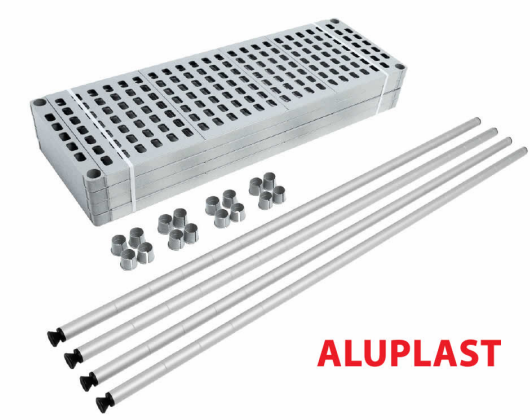

Materials

Aluplast model shelves are made of aluminum (the uprights) and with sturdy plastic shelves and certified by the NSF and therefore also suitable for all operators in the food sector. The uprights are made of anodised aluminum tube (with a thickness of 20 µm) of 35 mm round and offer the possibility of creating a shelf every 100 mm.

This type of shelf can be requested with wheels.

Strength

Aluplast model shelves are made of aluminum (the uprights) and with sturdy plastic shelves and certified by the NSF and therefore also suitable for all operators in the food sector. The uprights are made of anodised aluminum tube (with a thickness of 20 µm) of 35 mm round and offer the possibility of creating a shelf every 100 mm.

This type of shelf can be requested with wheels.

FRIGONORM

Wir offerieren, planen, produzieren, liefern, montieren und unterhalten
kältetechnische Anlagen seit 60 Jahren in der ganzen Schweiz
60 ans à votre service

E-Mail:
info@frigonorm.ch
www.frigonorm.ch

Frigonorm AG
Rosshäuserstrasse 20
3020 Bern

Tel: 031 926 12 01
Fax: 031 926 12 41
Bureau Suisse Romande
021 691 11 77