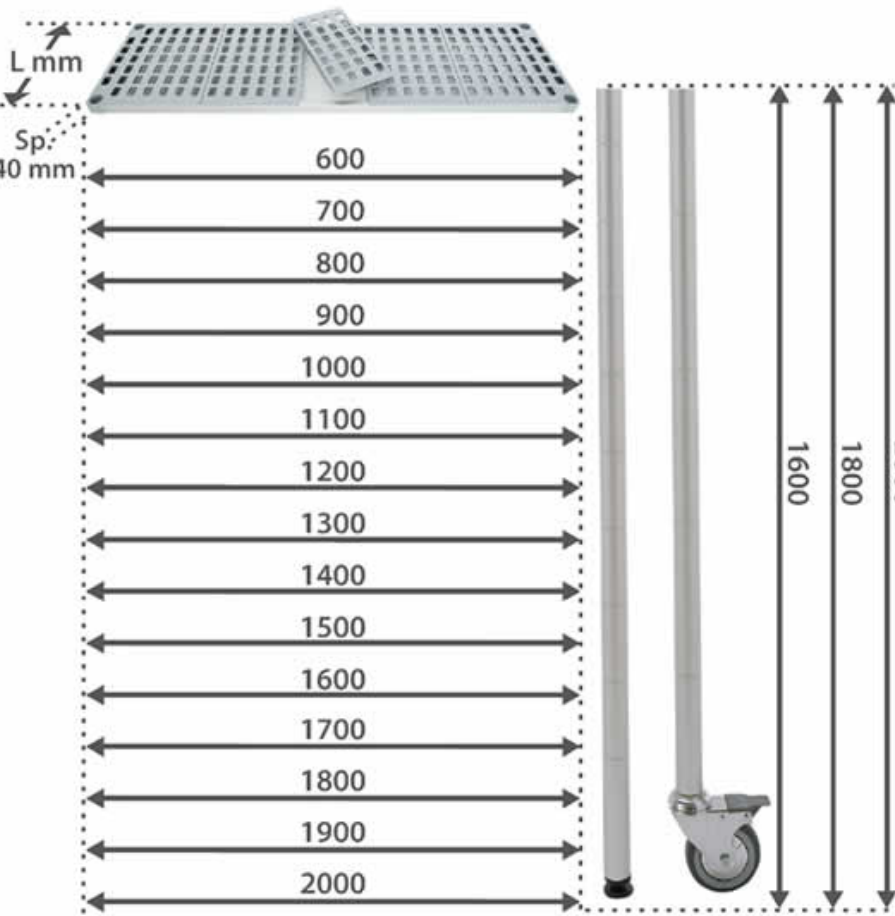

# FRIGONORM

L mm. 300 - 400 - 500 - 600

- 
 Montanti realizzati in tubo di alluminio Ø 35 mm con possibilità di registro ripiani ogni 100 mm.
- 
 Stützen aus Ø 35 mm Aluminiumrohr mit Fachbodenaufnahme alle 100 mm.
- 
 Uprights made from Ø 35 mm, thick tubular aluminium with the possibility of adjusting shelves every 100 mm.
- 
 Montants réalisés en tube d'aluminium Ø 35 mm avec possibilité de régler les tablettes tous les 100 mm.
- 
 Soluzione su ruote con e senza freno.
- 
 Modelle mit Industri-erollen mit oder ohne Feststellmechanik.
- 
 Versions on lockable or normal castors.
- 
 Solutions sur roulettes avec et sans frein.

## Materials

Aluplast model shelves are made of aluminum (the uprights) and with sturdy plastic shelves and certified by the NSF and therefore also suitable for all operators in the food sector. The uprights are made of anodised aluminum tube (with a thickness of 20 µm) of 35 mm round and offer the possibility of creating a shelf every 100 mm.

## Strength

Aluplast model shelves are made of aluminum (the uprights) and with sturdy plastic shelves and certified by the NSF and therefore also suitable for all operators in the food sector. The uprights are made of anodised aluminum tube (with a thickness of 20 µm) of 35 mm round and offer the possibility of creating a shelf every 100 mm.