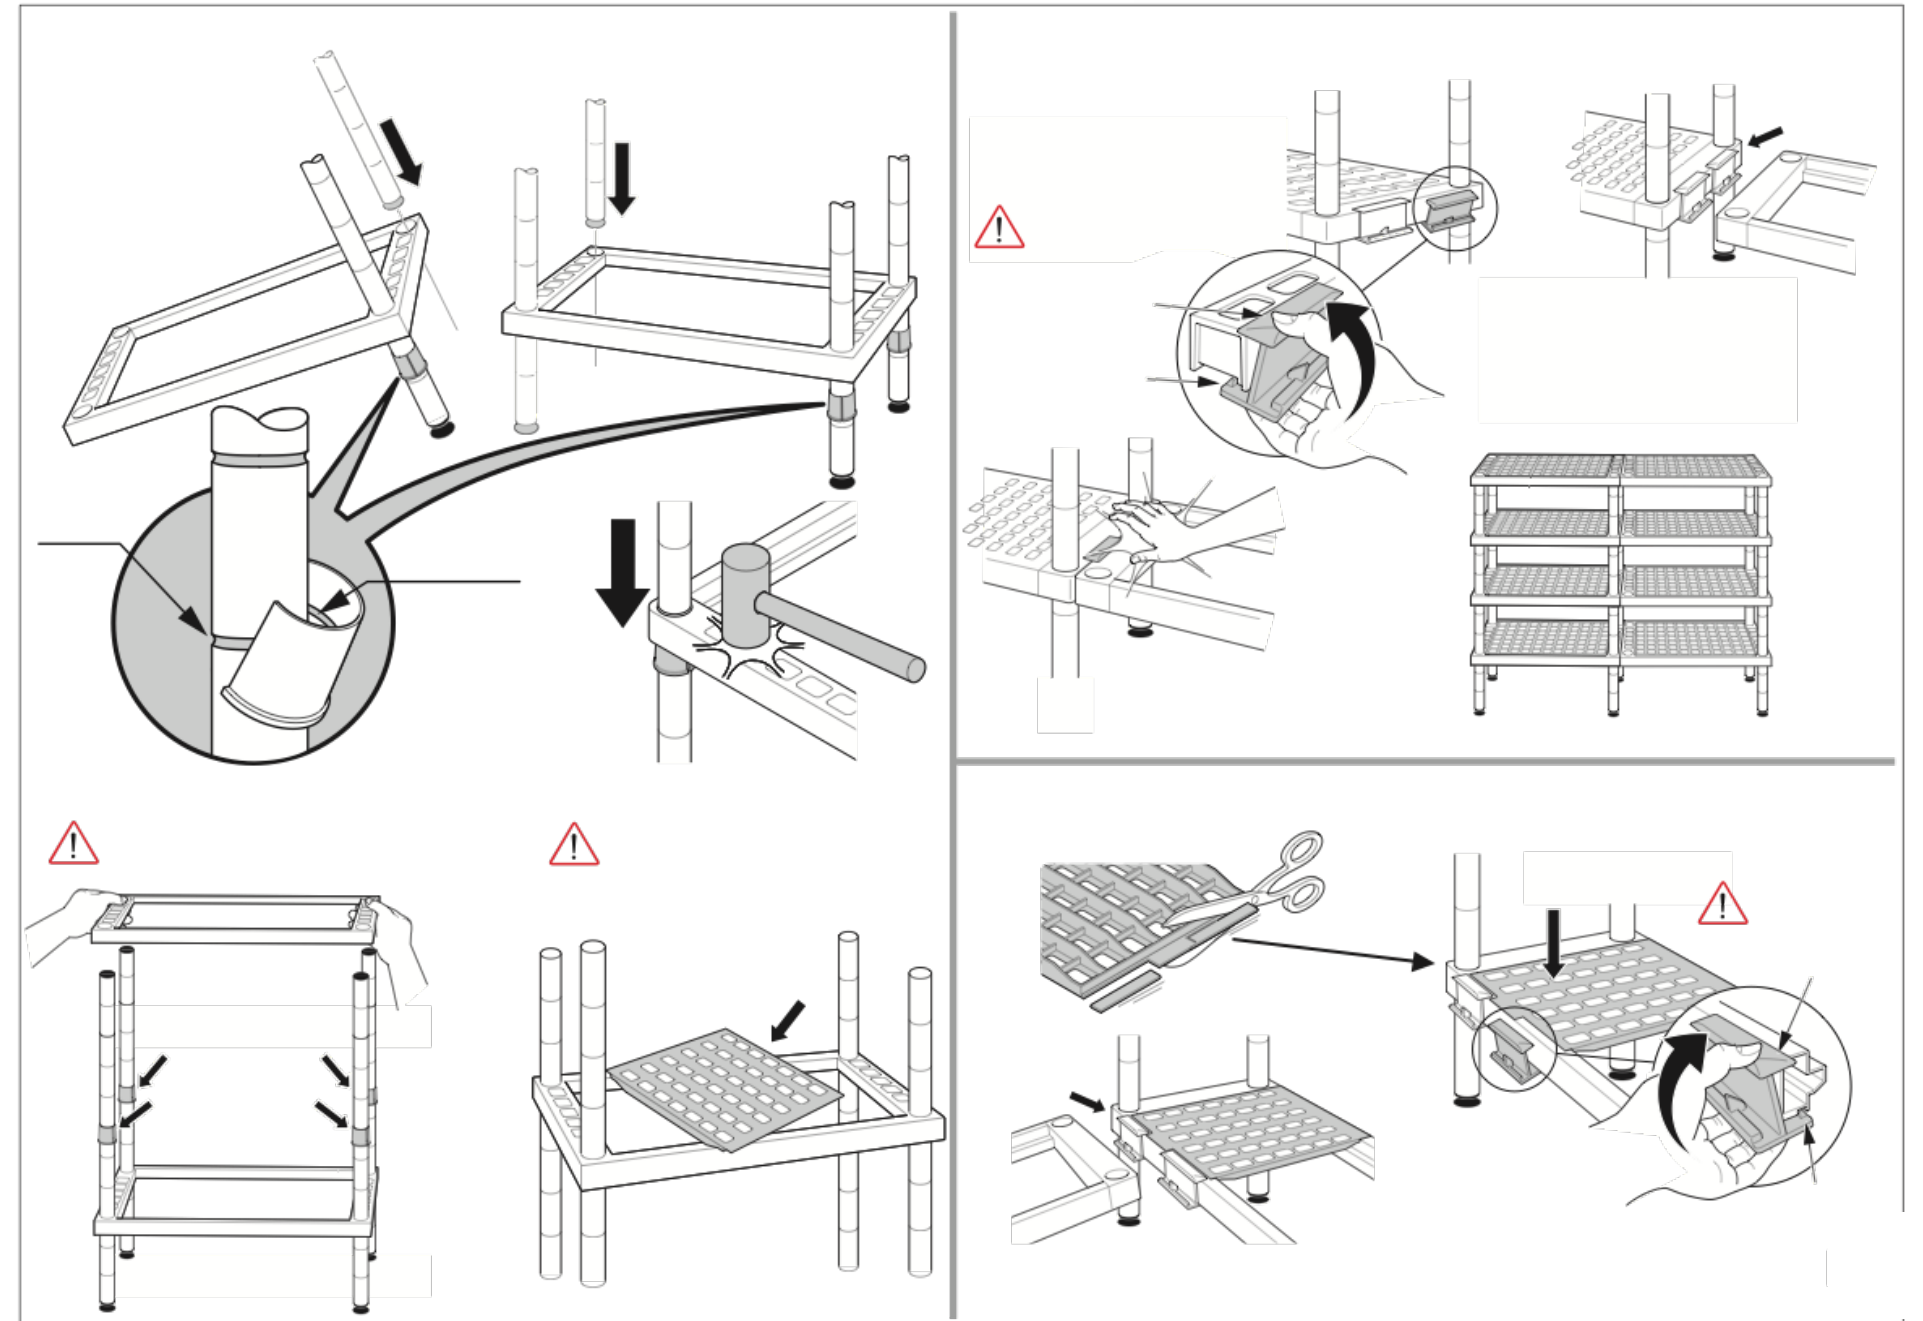

Materials

Aluplast model shelves are made of aluminum (the uprights) and with sturdy plastic shelves and certified by the NSF and therefore also suitable for all operators in the food sector. The uprights are made of anodised aluminum tube (with a thickness of 20 µm) of 35 mm round and offer the possibility of creating a shelf every 100 mm.

This type of shelf can be requested with wheels.

Strength

Aluplast model shelves are made of aluminum (the uprights) and with sturdy plastic shelves and certified by the NSF and therefore also suitable for all operators in the food sector. The uprights are made of anodised aluminum tube (with a thickness of 20 µm) of 35 mm round and offer the possibility of creating a shelf every 100 mm.

This type of shelf can be requested with wheels.

FRIGONORM

Wir offerieren, planen, produzieren, liefern, montieren und unterhalten
kältetechnische Anlagen seit 60 Jahren in der ganzen Schweiz
60 ans à votre service

E-Mail:
info@frigonorm.ch
www.frigonorm.ch

Frigonorm AG
Rosshäuserstrasse 20
3020 Bern

Tel: 031 926 12 01
Fax: 031 926 12 41
Bureau Suisse Romande
021 691 11 77